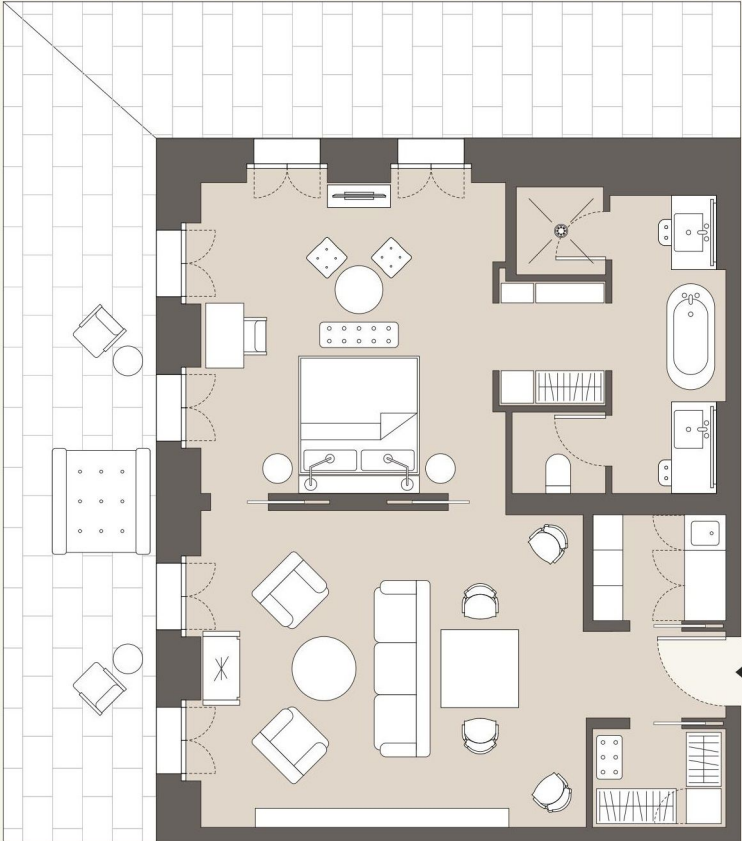

# THE CHEDI RESIDENCES

Residence 3003

One Bedroom

ANDERMATT, SWITZERLAND

<b>LIVING SPACE (M<sup>2</sup>)</b>	97.0
<b>BALCONY / TERRACE (M<sup>2</sup>)</b>	49.0
<b>FLOOR</b>	Garden
<b>BEDROOMS</b>	1